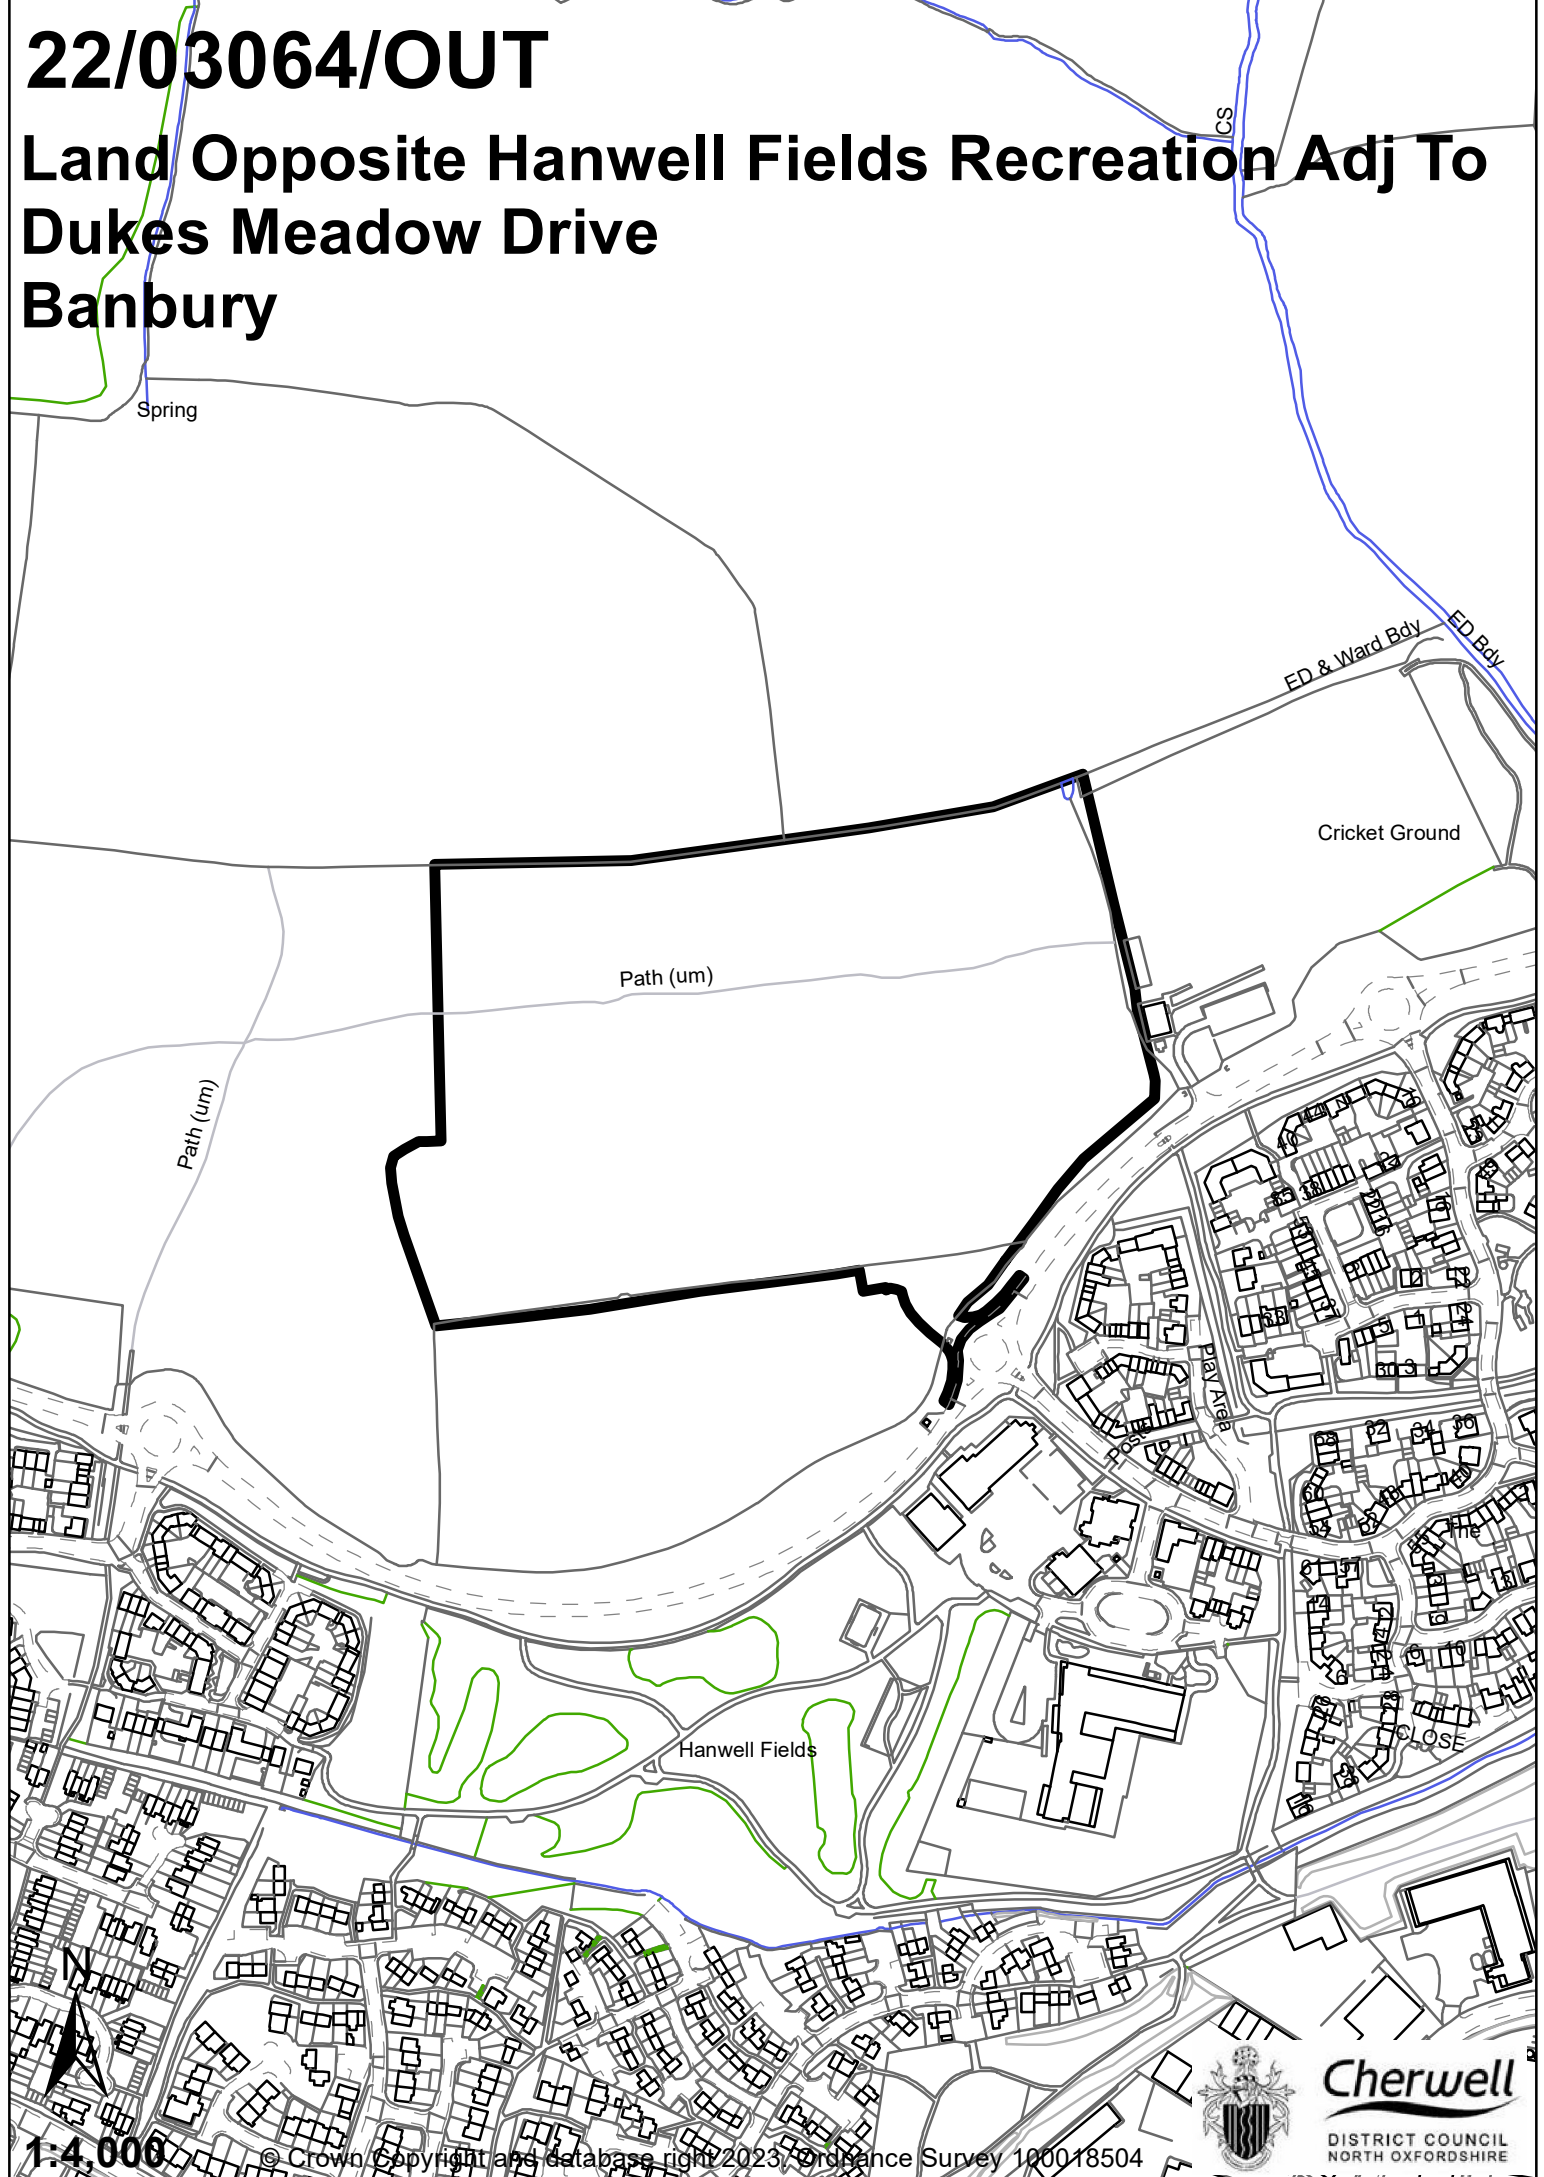

# 22/03064/OUT

## Land Opposite Hanwell Fields Recreation Adj To Dukes Meadow Drive Banbury

1:4,000

© Crown Copyright and database right 2023, Ordnance Survey 100018504

**Cherwell**  
DISTRICT COUNCIL  
NORTH OXFORDSHIRE